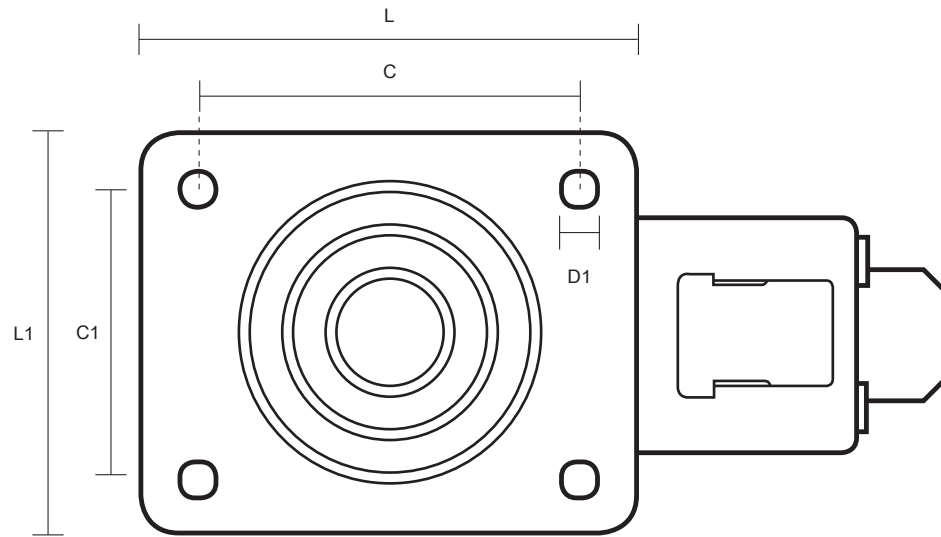

SS-100-PNB/SWB (100mm Swivel Braked Top Plate Castor Polyurethane Tyred Wheel)

Castor Dimensions - Key		
D	Wheel Diameter	100mm
L	Plate Dimension Length (mm)	105mm
L1	Plate Dimension Width (mm)	85mm
C	Plate Hole Centers length (mm)	80mm
C1	Plate Hole Centers width (mm)	60mm
D1	Plate Hole Diameter (mm)	8mm
H	Total Castor Height (mm)	128mm
W	Tread Width (mm)	23mm
R	Swivel Radius (mm)	125mm