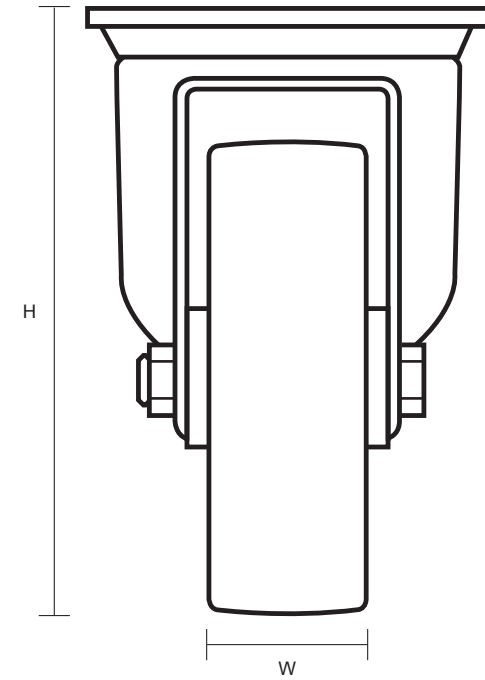

SS-100-PNB/SWB (100mm Swivel Braked Top Plate Castor Polyurethane Tyred Wheel)

Castor Dimensions - Key		
D	Wheel Diameter	100mm
L	Plate Dimension Length (mm)	105mm
L1	Plate Dimension Width (mm)	85mm
C	Plate Hole Centers length (mm)	80mm
C1	Plate Hole Centers width (mm)	60mm
D1	Plate Hole Diameter (mm)	8mm
H	Total Castor Height (mm)	128mm
W	Tread Width (mm)	23mm
R	Swivel Radius (mm)	125mm