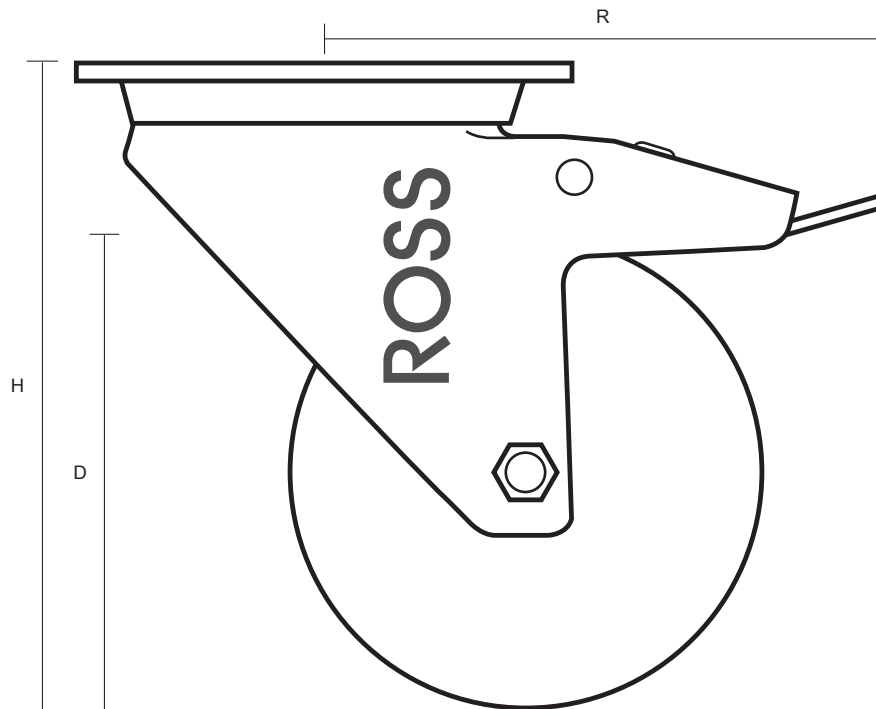

SS-100-PNB/SWB (100mm Swivel Braked Top Plate Castor Polyurethane Tyred Wheel)

Castor Dimensions - Key		
D	Wheel Diameter	100mm
L	Plate Dimension Length (mm)	105mm
L1	Plate Dimension Width (mm)	85mm
C	Plate Hole Centers length (mm)	80mm
C1	Plate Hole Centers width (mm)	60mm
D1	Plate Hole Diameter (mm)	8mm
H	Total Castor Height (mm)	128mm
W	Tread Width (mm)	23mm
R	Swivel Radius (mm)	125mm